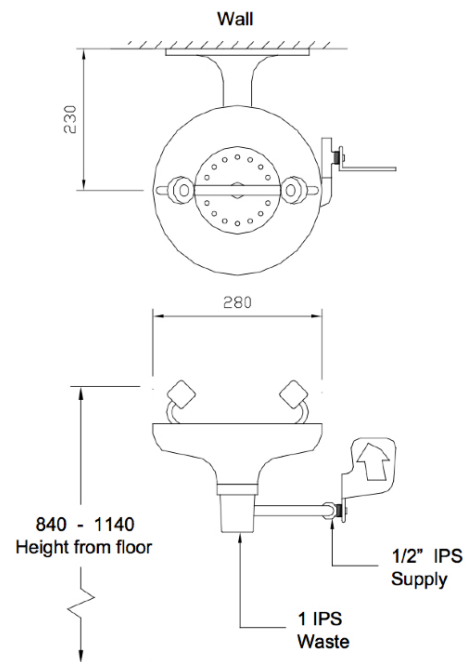

### Wall Bracket

Aluminium wall-mounting bracket with 3 mounting holes. (Bolts by others).

### Waste

1 1/4" IPS tail piece

### Pipe Threads

Pipe threads in accordance to BS 21 or DIN 259 are supplied as standards. NPT pipe threads are also available upon request

**WALL MOUNTED  
EYEWASH**

[www.levsb.com](http://www.levsb.com)