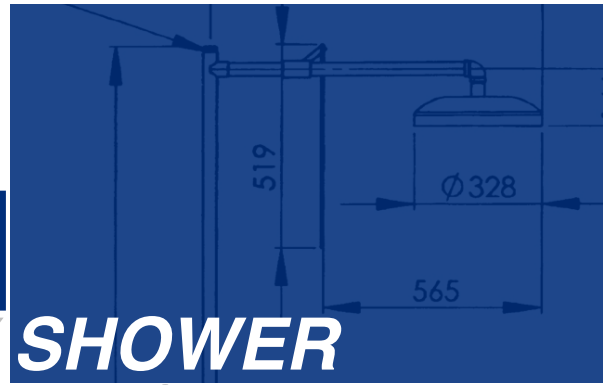

LEVTECH

EMERGENCY SHOWER EYE WASH

Eyewash Bowl

280mm (11") bowl is in matted stainless steel for long lasting use and recommended for outdoor installation.

Eyewash Assembly

Stainless Steel with ABS sprayheads assembly with twin, soft-flow eyewash head and instant flip-open protective dust-cover. The built in automatic pressure safe steady flow under varying water supply conditions. Sprayheads also include a filter to protect user against particles from the water flow which may be damaging to the eye and face.

Control Valve

Stainless Steel 1/2" IPS valve that stays open until manually closed. Control valve is operated by a large, highly visible stainless steel push-plate.

Pipe and Fitting

1/2" Stainless Steel pipe epoxy powder coated

Wall Bracket

Aluminium wall-mounting bracket with 3 mounting holes. (Bolts by others).

Waste

1 1/4" IPS tail piece

Certified

ANSI Z358.1-2004

Pipe Threads

Pipe threads in accordance to BS 21 or DIN 259 are supplied as standards. NPT pipe threads are also available upon request